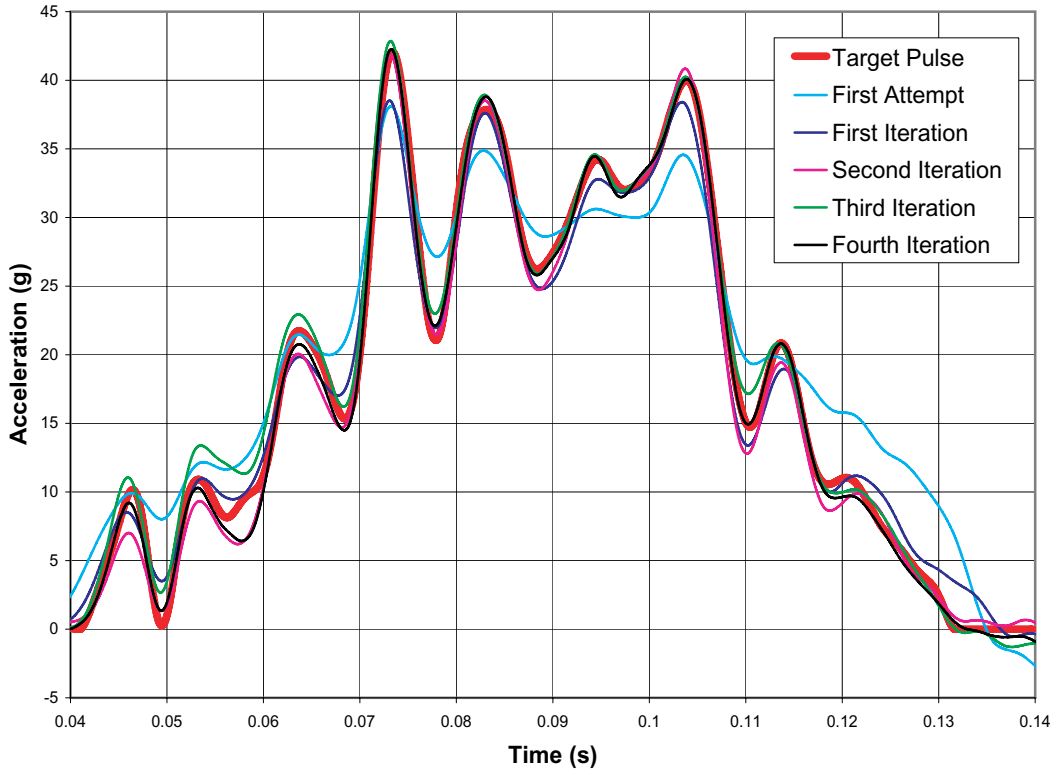

ServoSled Pulse Examples - CFC 60 Filtering

ServoSled - Pulse Tuning - 991kg Payload

ServoSled - High Jerk Rate - 542 kg Payload

1222 Sixth Avenue North
Kent, WA 98032 USA
www.seattlesafety.com

Tel: 253-395-4321
Fax: 253-981-0223
E-mail: info@seattlesafety.com