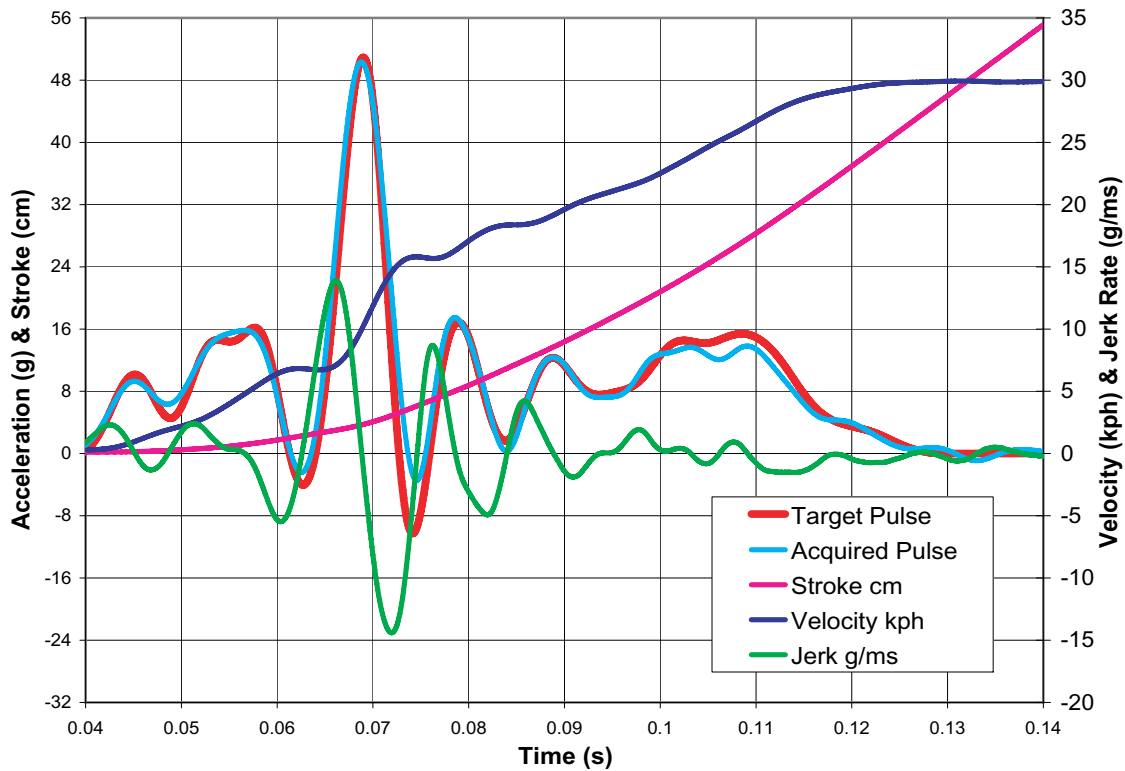

ServoSled Pulse Examples - CFC 60 Filtering

ServoSled - Pulse Tuning - 991kg Payload

ServoSled - High Jerk Rate - 542 kg Payload

1222 Sixth Avenue North
Kent, WA 98032 USA
www.seattlesafety.com

Tel: 253-395-4321
Fax: 253-981-0223
E-mail: info@seattlesafety.com