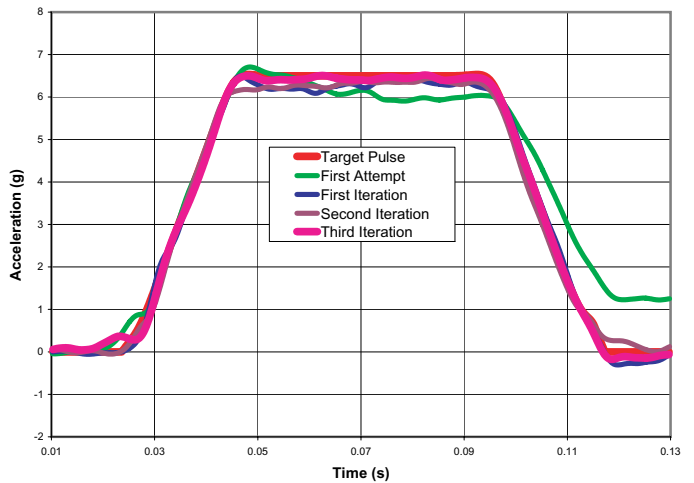

ServoSled Pulse Examples - CFC 60 Filtering

ServoSled - 100Hz Pulse

ServoSled - FMVSS 208 Pulse Tuning - 991kg

ServoSled - Double Hump Pulse

ServoSled - Pulse Repeatability

ServoSled - Late Onset Pulse

ServoSled - Rear Impact Pulse