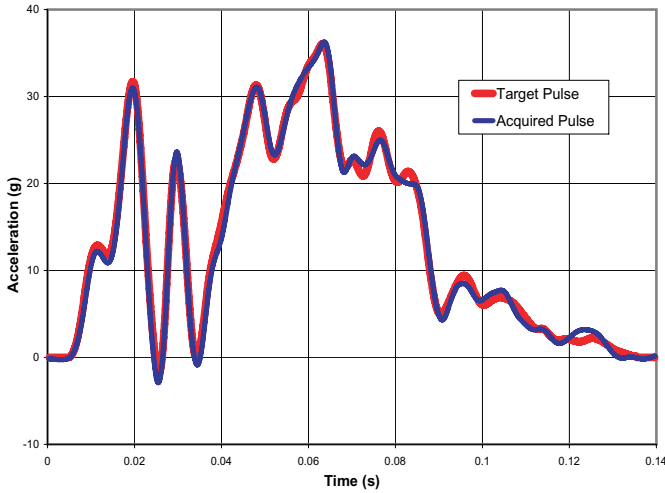

ServoSled Pulse Examples - CFC 60 Filtering

ServoSled - 100Hz Pulse

ServoSled - FMVSS 208 Pulse Tuning - 991kg

ServoSled - Double Hump Pulse

ServoSled - Pulse Repeatability

ServoSled - Late Onset Pulse

ServoSled - Rear Impact Pulse