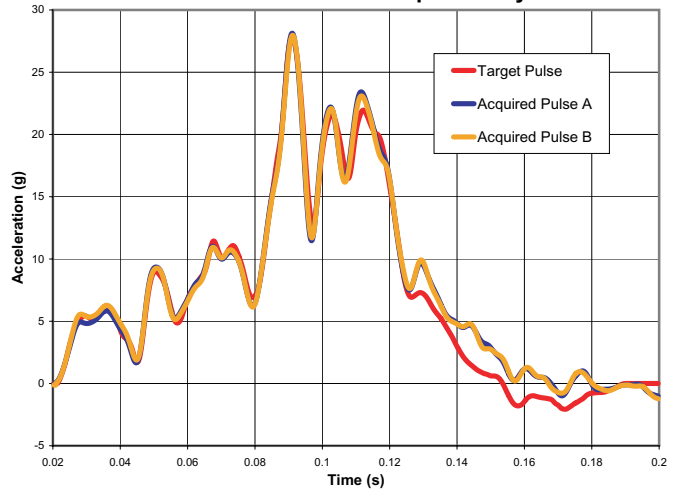

ServoSled Pulse Examples - CFC 60 Filtering

ServoSled - 100Hz Pulse

ServoSled - FMVSS 208 Pulse Tuning - 991kg

ServoSled - Double Hump Pulse

ServoSled - Pulse Repeatability

ServoSled - Late Onset Pulse

ServoSled - Rear Impact Pulse