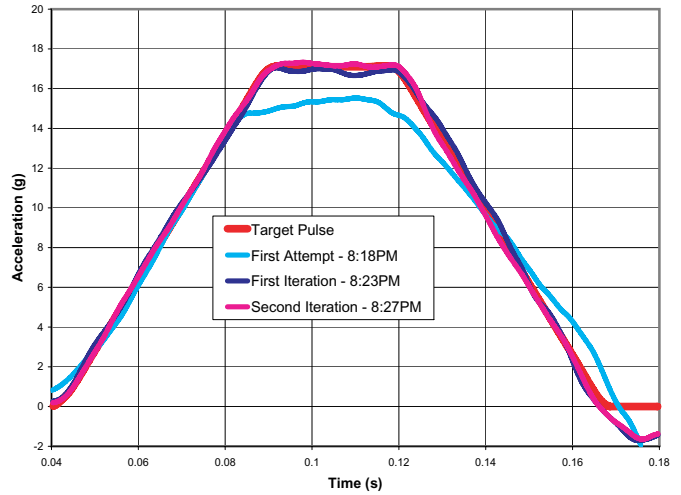

ServoSled Pulse Examples - CFC 60 Filtering

ServoSled - 100Hz Pulse

ServoSled - FMVSS 208 Pulse Tuning - 991kg

ServoSled - Double Hump Pulse

ServoSled - Pulse Repeatability

ServoSled - Late Onset Pulse

ServoSled - Rear Impact Pulse