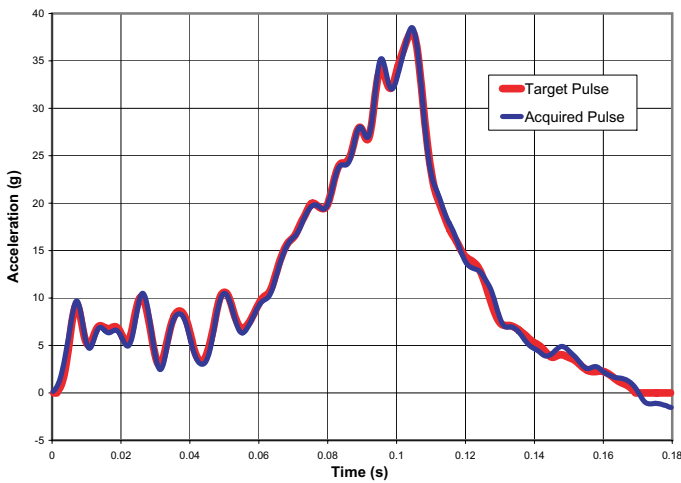

ServoSled Pulse Examples - CFC 60 Filtering

ServoSled - 100Hz Pulse

ServoSled - FMVSS 208 Pulse Tuning - 991kg

ServoSled - Double Hump Pulse

ServoSled - Pulse Repeatability

ServoSled - Late Onset Pulse

ServoSled - Rear Impact Pulse