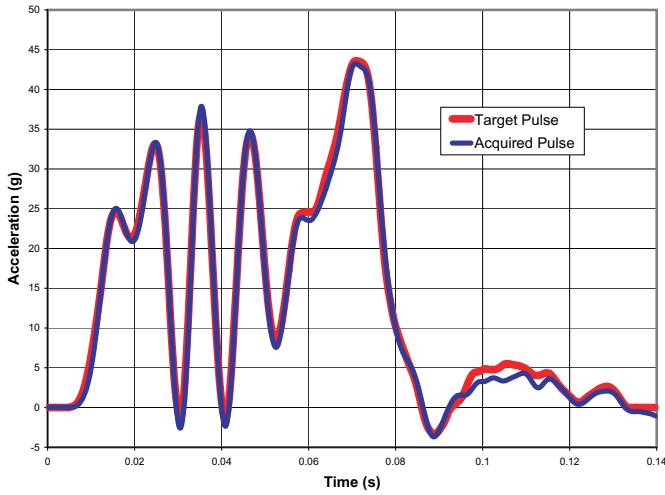

ServoSled Pulse Examples - CFC 60 Filtering

ServoSled - 100Hz Pulse

ServoSled - FMVSS 208 Pulse Tuning - 991kg

ServoSled - Double Hump Pulse

ServoSled - Pulse Repeatability

ServoSled - Late Onset Pulse

ServoSled - Rear Impact Pulse